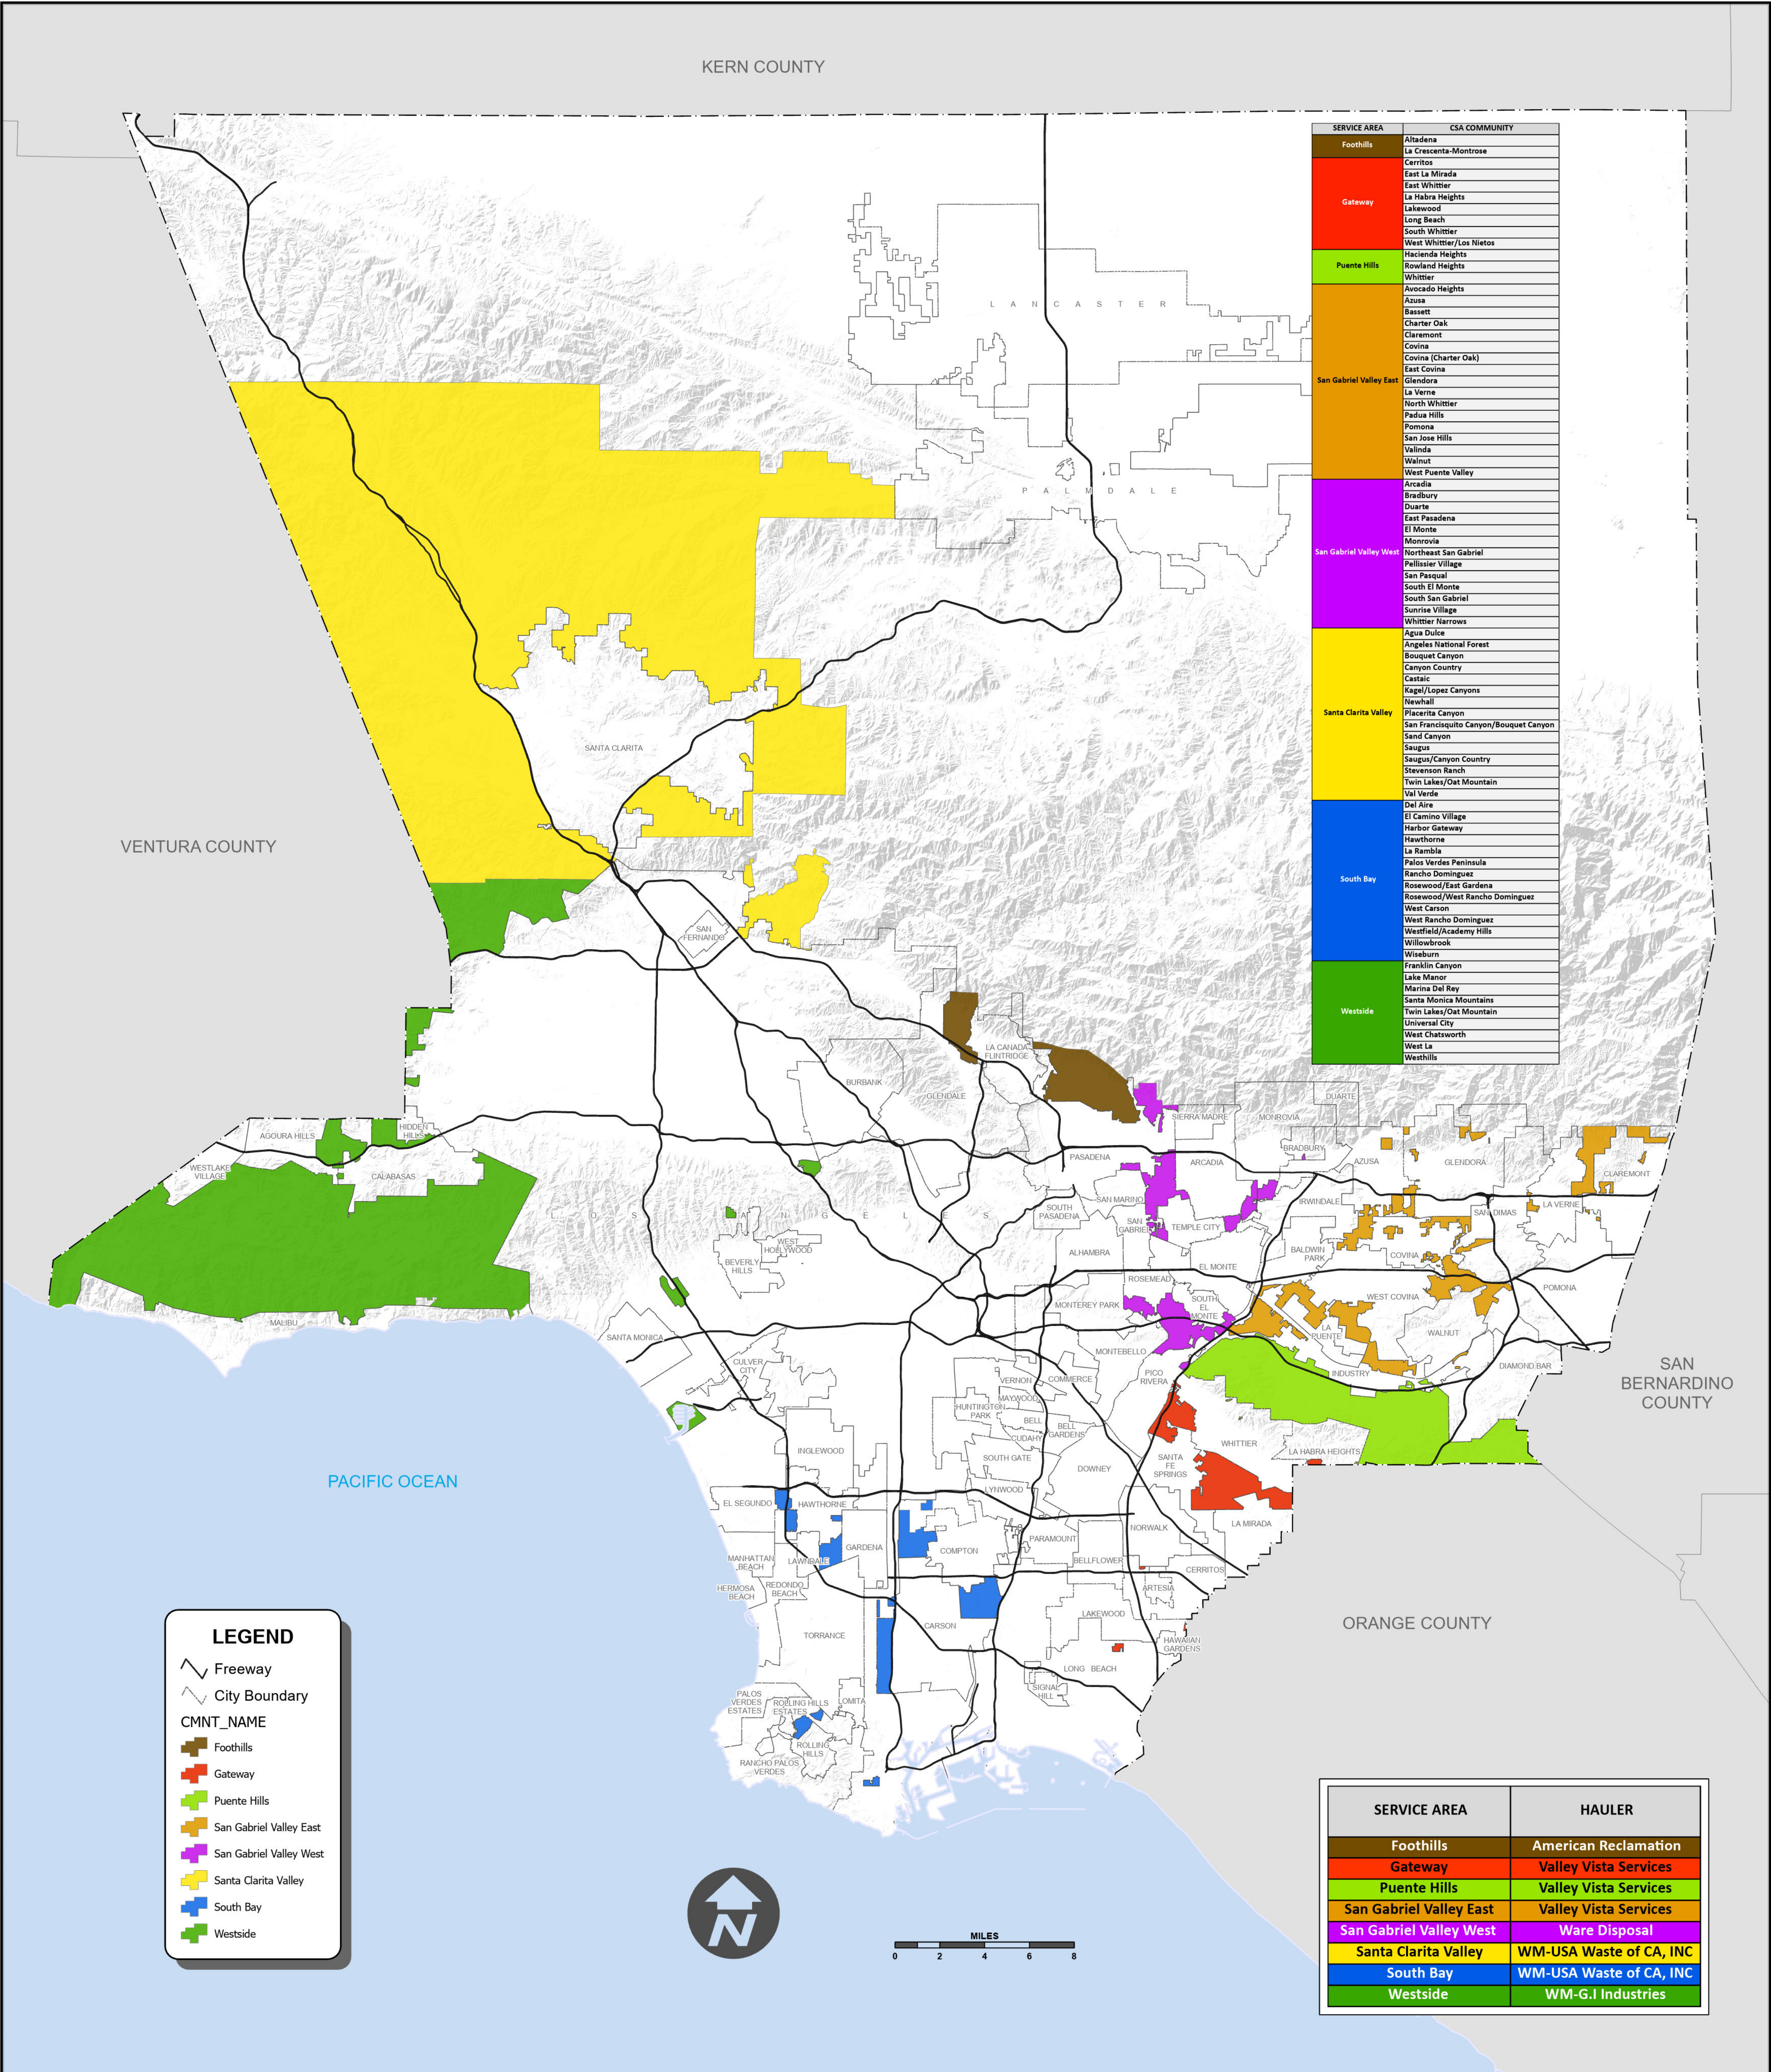

EXCLUSIVE COMMERCIAL FRANCHISE SERVICE AREAS

SERVICE AREA	CSA COMMUNITY
Foothills	Altadena
	La Crescenta-Montrose
	Cerritos
	East La Mirada
	East Whittier
	La Habra Heights
	Lakewood
	Long Beach
	South Whittier
	West Whittier/Los Nietos
Gateway	Hacienda Heights
	Rowland Heights
	Whittier
	Avocado Heights
	Azusa
	Bassett
	Charter Oak
	Claremont
	Covina
	Covina (Charter Oak)
Puente Hills	East Covina
	Glendora
	La Verne
	North Whittier
	Padua Hills
	Pomona
	San Jose Hills
	Valinda
	Walnut
	West Puente Valley
San Gabriel Valley East	Arcadia
	Bradbury
	Duarte
	East Pasadena
	El Monte
	Monrovia
	Northwest San Gabriel
	Palisades Village
	San Pasqual
	South El Monte
South San Gabriel	
San Gabriel Valley West	Sunrise Village
	Whittier Narrows
	Agua Dulce
	Angeles National Forest
	Bouquet Canyon
	Canyon Country
	Castaic
	Kugel/Lopez Canyons
	Newhall
	Placerita Canyon
Santa Clarita Valley	San Francisco Canyon/Bouquet Canyon
	Sand Canyon
	Saugus
	Saugus/Canyon Country
	Stevenson Ranch
	Twin Lakes/Oat Mountain
	Val Verde
	Del Aire
	El Camino Village
	Harbor Gateway
South Bay	Hawthorne
	La Rambla
	Palms Verde Peninsula
	Rancho Dominguez
	Rosewood/East Gardena
	Rosewood/West Rancho Dominguez
	West Carson
	West Rancho Dominguez
	Westfield/Academy Hills
	Willowbrook
Westside	Wiseburn
	Franklin Canyon
	Lake Manor
	Marina Del Rey
	Santa Monica Mountains
	Twin Lakes/Oat Mountain
	Universal City
	West Chatsworth
	West La
	Westhills

LEGEND	
	Freeway
	City Boundary
CMNT_NAME	
	Foothills
	Gateway
	Puente Hills
	San Gabriel Valley East
	San Gabriel Valley West
	Santa Clarita Valley
	South Bay
	Westside

SERVICE AREA	HAULER
Foothills	American Reclamation
Gateway	Valley Vista Services
Puente Hills	Valley Vista Services
San Gabriel Valley East	Valley Vista Services
San Gabriel Valley West	Ware Disposal
Santa Clarita Valley	WM-USA Waste of CA, INC
South Bay	WM-USA Waste of CA, INC
Westside	WM-G.I Industries